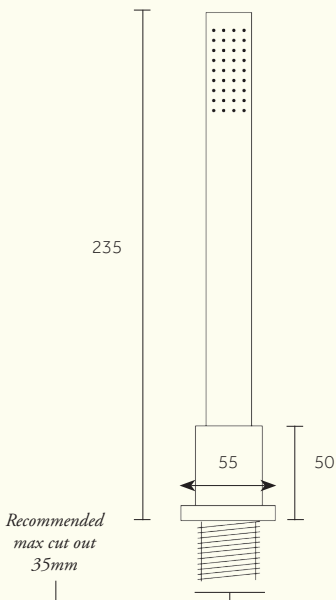

72

PRODUCT NAME

Deck Mounted Hand Shower (Cylindrical), with Hose, Mount & under-counter weight

Studio/ORE

Dimensions in mm

This product is also available as a Hand Held Rose. Further installation instructions are available as a downloadable PDF on the product page of our website.

| | | | | | | | | | | |
|---------------------------------------|---------------|--------|----------|--------|----------|--------|----------|------|----------|--------|
| Min/Max Operating pressure: (bars) | 2.0 - 5.0 | | | | | | | | | |
| Flow rates: Bar / L per min | 0.5/8.2 | 1/11.9 | 1.5/14.7 | 2/16.9 | 2.5/18.9 | 3/20.7 | 3.5/22.4 | 4/24 | 4.5/25.7 | 5/26.9 |
| Connection: | 1/2" BSP | | | | | | | | | |
| Flow Restrictor: | 8 Ltr (PCW01) | | | | | | | | | |