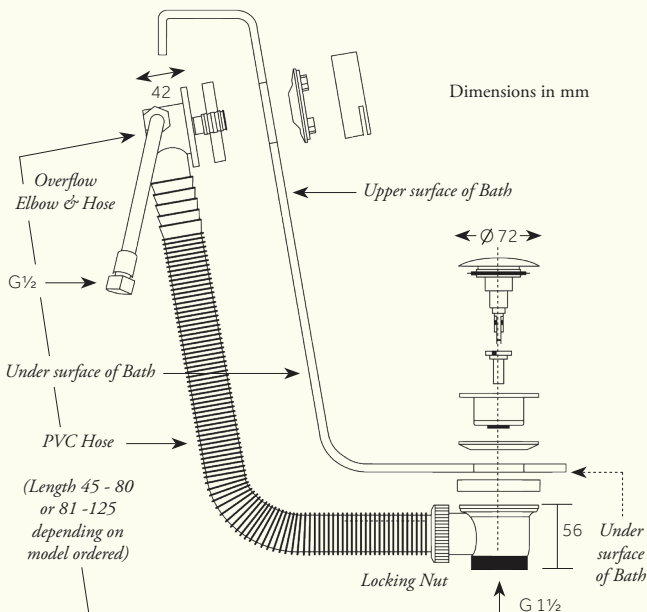

43

PRODUCT NAME

Push Button Bath Waste With Exofil V3

Suitable for Bath thickness 5mm - 15mm

Min/Max Operating pressure: (bars)	0.5 - 5.0								
Flow rates: Bar/L per min	0.5/8.4	1/14.1	1.5/18.7	2/22.2	2.5/24.8	3/27.1	3.5/29.0	4/30.2	4.5/5.31
Connection:	$\frac{1}{2}$ " & $1\frac{1}{2}$ " BSP								
Flow Restrictor:	N/A								