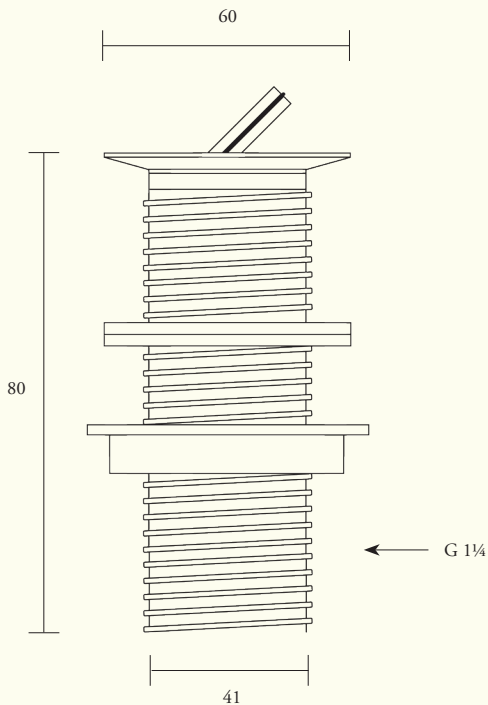

29

PRODUCT NAME
Flip Top Basin Waste

Dimensions in mm

*Further installation instructions available as a downloadable PDF
on the product page of our website.*