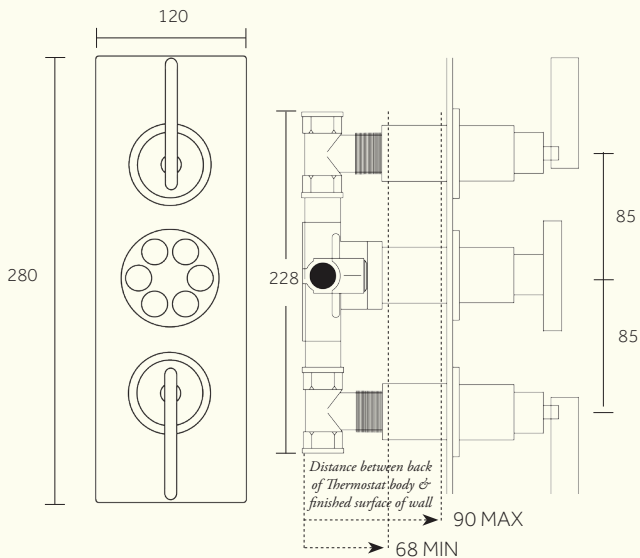

140

PRODUCT NAME

Triple Shower Thermostat V2

Dimensions in mm

Further installation instructions available as a downloadable PDF
on the product page of our website.

Operating pressure (bars)	0.1									
Flow Rates (L/min)	0.1	5.5	0.5	14	1	20	2	29	3	44
Pipe Size	1/2" BSP									
Valve/Cartridge Type	1/4 Turn Ceramic Disc									