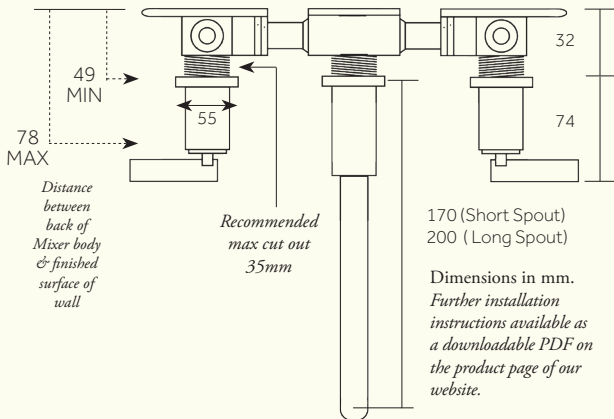

12

PRODUCT NAME

Wall Mounted Bath Taps & Spout

INTERNAL FIRST FIX: WBA1P

Studio/ORE

Min/Max Operating pressure: (bars)	2.0 - 5.0					
Flow rates: Bar/L per min (with Aerator)	0.5/9.9	1/13.7	2/19.3	3/23.5	4/27.1	5/30.3
Flow rates: Bar/L per min (without Aerator)	0.5/27.7	1/38.4	2/53.3	3/65.9	4/76	5/85
Connection:	1/2" BSP (NPT ADAPTERS ARE AVAILABLE)					
Flow Restrictor:	CASCADE M22/24					