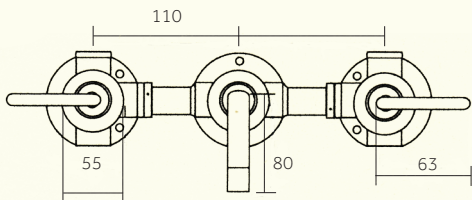

12

PRODUCT NAME

Wall Mounted Bath Taps & Spout

INTERNAL FIRST FIX: WBA1P

Studio/ORE

Min/Max Operating pressure: (bars)	2.0 - 5.0					
Flow rates: Bar/L per min (with Aerator)	0.5/9.9	1/13.7	2/19.3	3/23.5	4/27.1	5/30.3
Flow rates: Bar/L per min (without Aerator)	0.5/27.7	1/38.4	2/53.3	3/65.9	4/76	5/85
Connection:	1/2" BSP (NPT ADAPTERS ARE AVAILABLE)					
Flow Restrictor:	CASCADE M22/24					